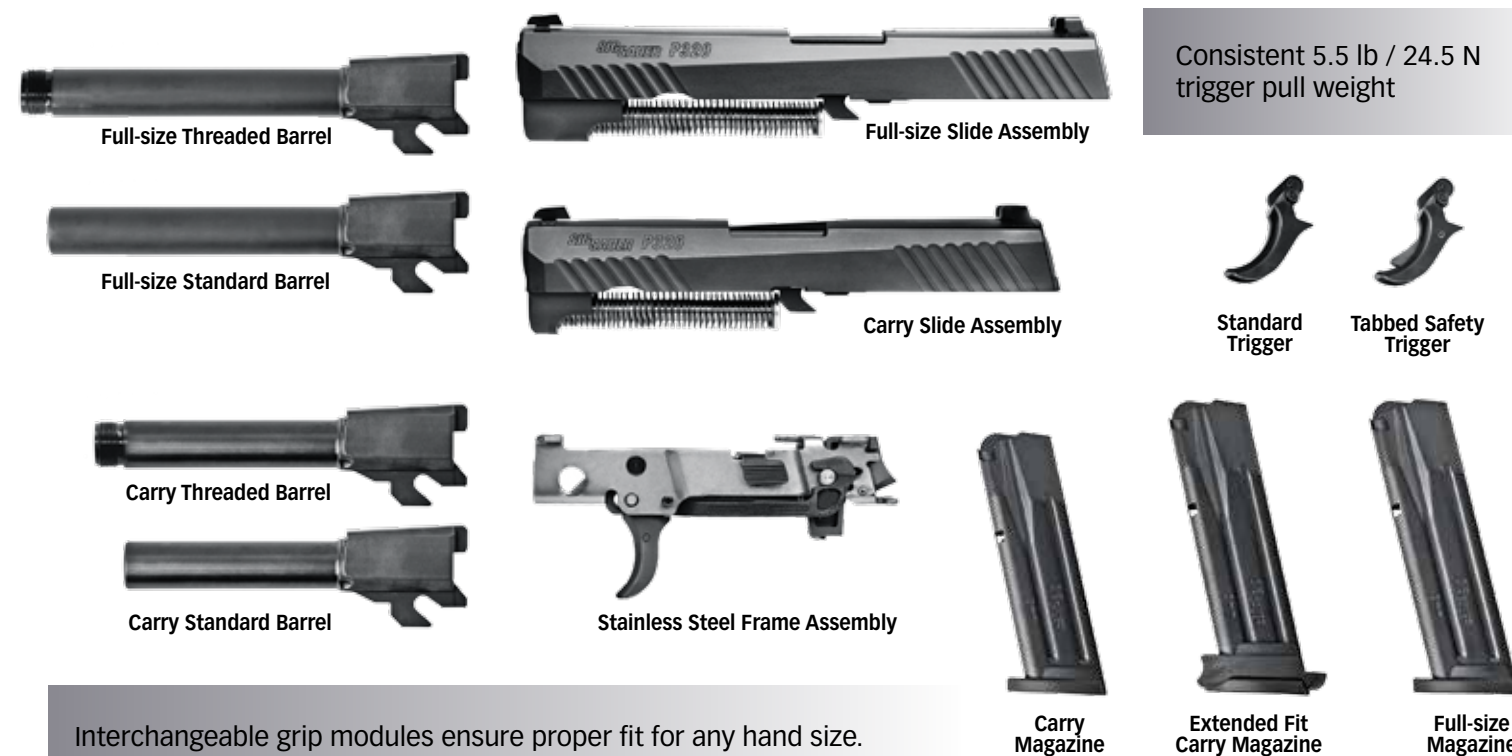

P320. THE ULTIMATE FLEXIBILITY TO CHANGE CALIBERS, SIZES, AND FIT.